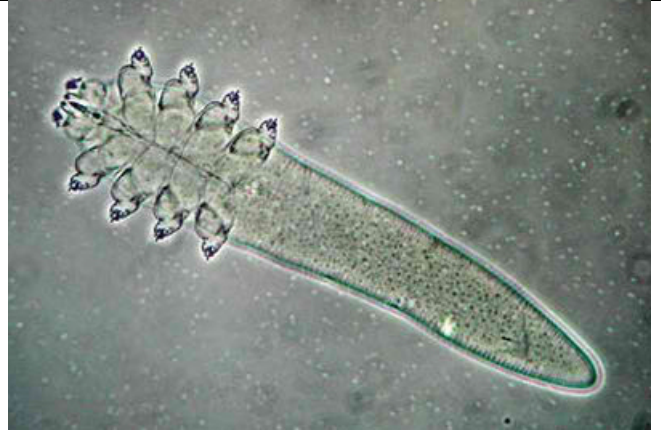

PHYLUM ARTHROPODA

	
<p>Water flea (<i>Cyclops sp.</i>) Adult</p>	<p>Cross spider (<i>Araneus sp.</i>) Mouthparts (chelicerae and pedipalps)</p>
	
<p>Mediterranean black widow, or steppe spider (karakurt) (<i>Latrodectus tredecimguttatus</i>) Adult female</p>	<p>Wolf spider (<i>Lycosa singoriensis</i>) Adult</p>
	
<p>Crimean scorpion (<i>Euscorpilus tauricus</i>) Adult</p>	<p>Common camel spider (<i>Galeodes araneoides</i>) Adult</p>

Human itch mite
(Sarcoptes scabiei)

Adult

Follicle mite, or face mite
(Demodex folliculorum)

Adult

Dog tick
(Ixodes ricinus)

Adult female

Dog tick
(Ixodes ricinus)

Mouthparts

Dog tick *(Ixodes ricinus)*

Larva

Dog tick *(Ixodes ricinus)*

Nymph

Soft tick
(Ornithodoros papillipes = O. tholozani)
Adult

Sheep tick
(Dermacentor marginatus)
Adult

Harvest mite, or autumn chigger
(Trombicula autumnalis)
Adult

Harvest mite, or autumn chigger
(Trombicula autumnalis)
Larva

Head louse
(Pediculus capitis)
Adult female

Head louse
(Pediculus capitis)
Adult male

Head louse
(Pediculus capitis)
nit

Body louse
(Pediculus vestimenti)
Adult male