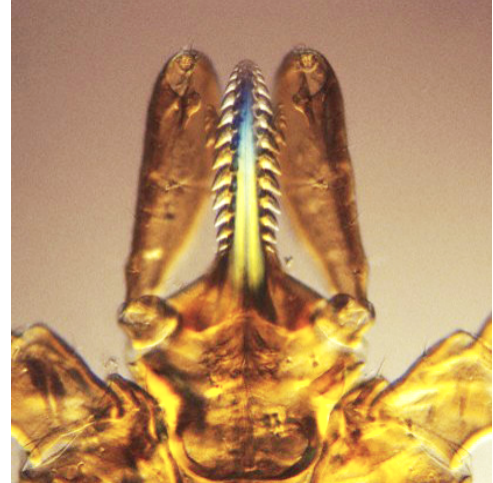

PHYLUM ARTHROPODA

	
<p>Water flea (<i>Cyclops sp.</i>) Adult</p>	<p>Cross spider (<i>Araneus sp.</i>) Mouthparts (chelicerae and pedipalps)</p>
	
<p>Mediterranean black widow, or steppe spider (karakurt) (<i>Latrodectus tredecimguttatus</i>) Adult female</p>	<p>Wolf spider (<i>Lycosa singoriensis</i>) Adult</p>
	
<p>Crimean scorpion (<i>Euscorpilus tauricus</i>) Adult</p>	<p>Common camel spider (<i>Galeodes araneoides</i>) Adult</p>

Human itch mite
(Sarcoptes scabiei)

Adult

Follicle mite, or face mite
(Demodex folliculorum)

Adult

Dog tick
(Ixodes ricinus)

Adult female

Dog tick
(Ixodes ricinus)

Mouthparts

Dog tick *(Ixodes ricinus)*

Larva

Dog tick *(Ixodes ricinus)*

Nymph

Soft tick
(Ornithodoros papillipes = O. tholozani)
Adult

Sheep tick
(Dermacentor marginatus)
Adult

Harvest mite, or autumn chigger
(Trombicula autumnalis)
Adult

Harvest mite, or autumn chigger
(Trombicula autumnalis)
Larva

Head louse
(Pediculus capitis)
Adult female

Head louse
(Pediculus capitis)
Adult male

Head louse
(Pediculus capitis)
nit

Body louse
(Pediculus vestimenti)
Adult male